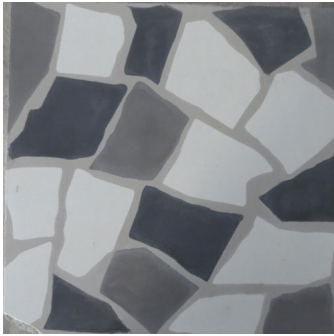

SCT - A171

Size: 20 x 20 x 1.5 cm Weight: 1.2 kg/pc Colors: Packaging: 13 tiles/box, approx. 748.8m2/container

Rating: Not Rated Yet

Price:

[Ask a question about this product](#)

Reviews

There are yet no reviews for this product.