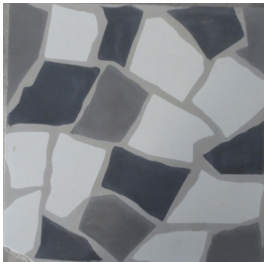

SCT - A171

Size: 20 x 20 x 1.5 cm Weight: 1.2 kg/pc Colors: Packaging: 13 tiles/box, approx. 748.8m2/container

Rating: Not Rated Yet

Price:

[Ask a question about this product](#)

Reviews

There are yet no reviews for this product.