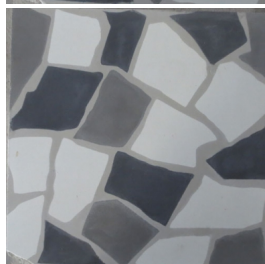

SCT - A171

Size: 20 x 20 x 1.5 cm Weight: 1.2 kg/pc Colors: Packaging: 13 tiles/box, approx. 748.8m2/container

Rating: Not Rated Yet

Price:

[Ask a question about this product](#)

Reviews

There are yet no reviews for this product.