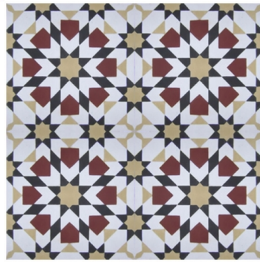

## SCT - A020

Size: 20 x 20 x 1.5 cm Weight: 1.2 kg/pc Colors: Packaging: 13 tiles/box, approx. 748.8m2/container

Rating: Not Rated Yet

**Price:**

[Ask a question about this product](#)