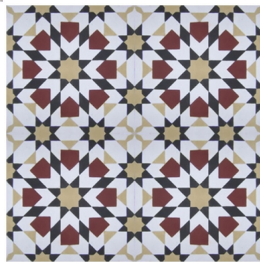

## SCT - A020

Size: 20 x 20 x 1.5 cm Weight: 1.2 kg/pc Colors: Packaging: 13 tiles/box, approx. 748.8m2/container

Rating: Not Rated Yet

**Price:**

[Ask a question about this product](#)